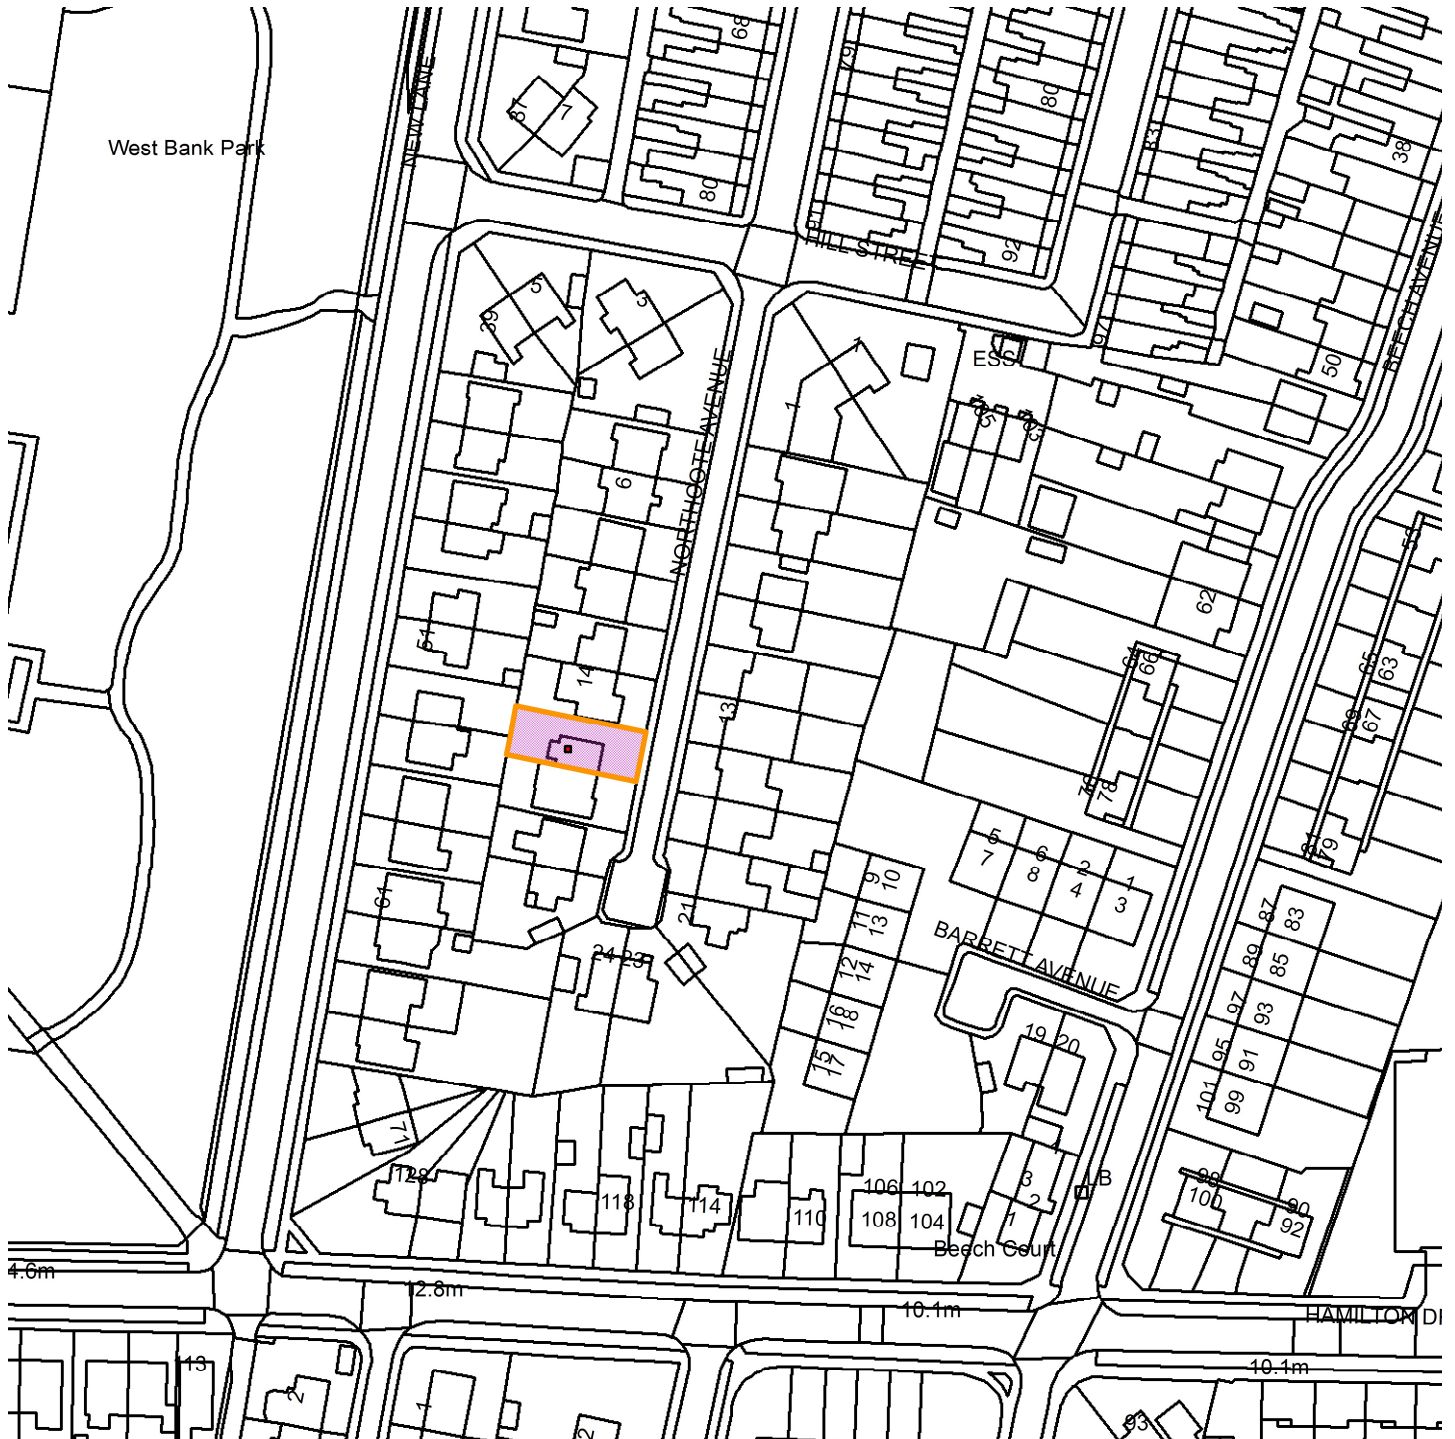

16 Northcote Avenue YO24 4JD

23/00822/FUL

GIS by ESRI (UK)

Scale : 1:1339

Reproduced from the Ordnance Survey map with the permission of the Controller of Her Majesty's Stationery Office © Crown Copyright 2000.

Unauthorised reproduction infringes Crown Copyright and may lead to prosecution or civil proceedings.

Organisation	City of York Council
Department	Directorate of Place
Comments	Site Location Plan
Date	31 August 2023
SLA Number	Not Set